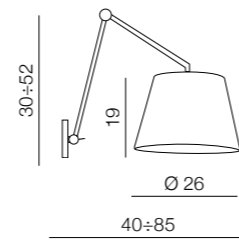

- AZ2597 Ø 20 (black)
- AZ2600 Ø 26 (black)
- AZ2586 Ø 30 (black)
- AZ2603 Ø 36 (black)

=

Adam 2S
LAMP BODY + SHADES
• AZ1842 + 2x AZ2586 or
• AZ1842 + 2x AZ2588

Adam Wall S
LAMP BODY
AZ1843

+

Shade ZF WH

- AZ2599 Ø 20 (white)
- AZ2602 Ø 26 (white)
- AZ2588 Ø 30 (white)
- AZ2605 Ø 36 (white)

=

Adam Wall S
LAMP BODY + SHADES
• AZ1843 + AZ2602 or
• AZ1843 + AZ2600

Adam S

LAMP BODY + ZF SHADES
1x E27 MAX 60W
metal/fabric

Adam 2 S

LAMP BODY + ZF SHADES
2x E27 MAX 60W
metal/fabric

Adam Wall S

LAMP BODY + ZF SHADES
1x E27 MAX 60W
metal/fabric