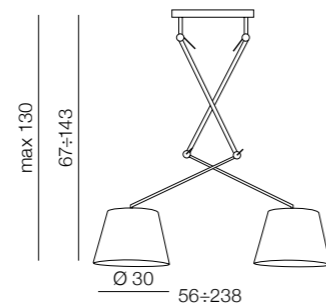

- AZ2597 Ø 20 (black)
- AZ2600 Ø 26 (black)
- AZ2586 Ø 30 (black)
- AZ2603 Ø 36 (black)

=

Adam 2S
LAMP BODY + SHADES
• AZ1842 + 2x AZ2586 or
• AZ1842 + 2x AZ2588

Adam Wall S
LAMP BODY
AZ1843

+

Shade ZF WH

- AZ2599 Ø 20 (white)
- AZ2602 Ø 26 (white)
- AZ2588 Ø 30 (white)
- AZ2605 Ø 36 (white)

=

Adam Wall S
LAMP BODY + SHADES
• AZ1843 + AZ2602 or
• AZ1843 + AZ2600

Adam S

LAMP BODY + ZF SHADES
1x E27 MAX 60W
metal/fabric

Adam 2 S

LAMP BODY + ZF SHADES
2x E27 MAX 60W
metal/fabric

Adam Wall S

LAMP BODY + ZF SHADES
1x E27 MAX 60W
metal/fabric