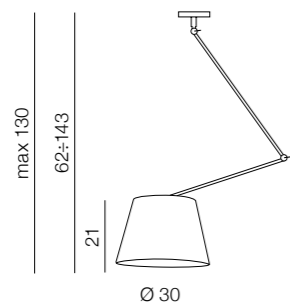

Lamp bodies

+

Shades

=

Bodies + Shades

+

- AZ2598 ..... Ø 20 (grey)
- AZ2601 ..... Ø 26 (grey)
- AZ2604 ..... Ø 36 (grey)

=

+

- AZ2597 ..... Ø 20 (black)
- AZ2600 ..... Ø 26 (black)
- AZ2586 ..... Ø 30 (black)
- AZ2603 ..... Ø 36 (black)

=

+

- AZ2599 ..... Ø 20 (white)
- AZ2602 ..... Ø 26 (white)
- AZ2588 ..... Ø 30 (white)
- AZ2605 ..... Ø 36 (white)

=

Adam S

LAMP BODY + ZF SHADES
1x E27 MAX 60W
metal/fabric

Adam 2 S

LAMP BODY + ZF SHADES
2x E27 MAX 60W
metal/fabric

Adam Wall S

LAMP BODY + ZF SHADES
1x E27 MAX 60W
metal/fabric