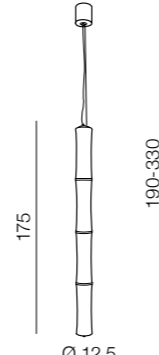

Bamboo 4 pendant
AZ1902
LED 96W 3000K 8160lm
acryl
dimmable