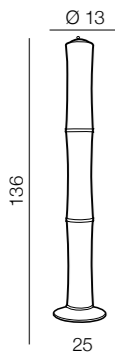

Bamboo

DIMM

98

Bamboo

DIMM

99

Bamboo floor
AZ1899
LED 72W 3000K 6120lm
acryl
dimmable

Bamboo 2 pendant
AZ1900
LED 48W 3000K 4080lm
acryl
dimmable