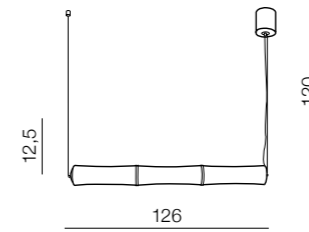

Bamboo 3 pendant
AZ1901
LED 72W 3000K 6120lm
acryl
dimmable