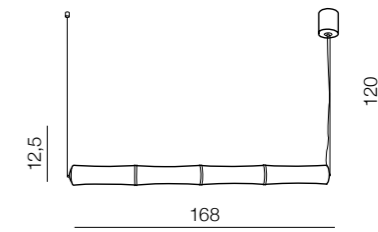

Bamboo 3 pendant
AZ1901
LED 72W 3000K 6120lm
acryl
dimmable

Bamboo 4 pendant
AZ1902
LED 96W 3000K 8160lm
acryl
dimmable

Bamboo 2 pendant
AZ1900
LED 48W 3000K 4080lm
acryl
dimmable

Bamboo 3 pendant
AZ1901
LED 72W 3000K 6120lm
acryl
dimmable