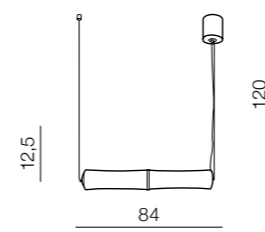

Bamboo 2 pendant
AZ1900
LED 48W 3000K 4080lm
acryl
dimmable