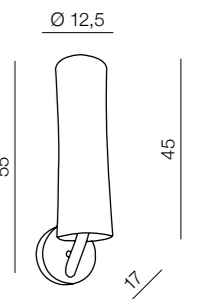

Bamboo wall
AZ2053
LED 24W 3000K 2040lm
non dimmable, no power control
acryl
non dimmable