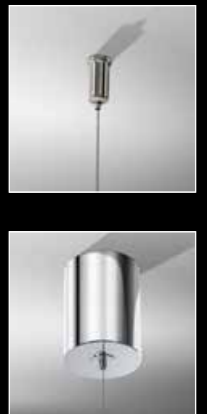

Bamboo

DIMM

98

Bamboo

DIMM

99

Bamboo floor
AZ1899
LED 72W 3000K 6120lm
acryl
dimmable

Bamboo 2 pendant
AZ1900
LED 48W 3000K 4080lm
acryl
dimmable

Bamboo 3 pendant
AZ1901
LED 72W 3000K 6120lm
acryl
dimmable

Bamboo 4 pendant
AZ1902
LED 96W 3000K 8160lm
acryl
dimmable

Bamboo 2 pendant
AZ1900
LED 48W 3000K 4080lm
acryl
dimmable

Bamboo 3 pendant
AZ1901
LED 72W 3000K 6120lm
acryl
dimmable