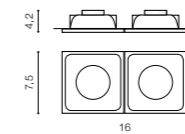

PACO 3

bulb not included

product code – look AZ	connect GU10 3x Max 50W
metal / aluminium	
IP20	installation place
group energy label	inlet opening 7,5x23,7cm

COLOUR / NEW INDEX NO.

- ALUMINIUM (ALU) **AZ0801**
- BLACK (BK) **AZ0803**
- WHITE (WH) **AZ0802**

PIO

bulb not included

product code – look AZ	connect GU10 1x Max 50W
metal / aluminium	
IP20	installation place
group energy label	inlet opening 6,5x6,5cm

COLOUR / NEW INDEX NO.

- WHITE (WH) **AZ0760**
- BLACK (BK) **AZ1278**
- CHROME (CH) **AZ1718**

PIO 2

bulb not included

product code – look AZ	connect GU10 2x Max 50W
metal / aluminium	
IP20	installation place
group energy label	inlet opening 6,5x14,5cm

COLOUR / NEW INDEX NO.

- WHITE (WH) **AZ1719**
- BLACK (BK) **AZ1720**
- CHROME (CH) **AZ1749**