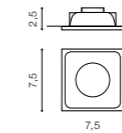

PACO 2

bulb not included

product code – look AZ	connect GU10 2x Max 50W
metal / aluminium	
IP20	installation place
group energy label	inlet opening 7,5x15,8cm

COLOUR / NEW INDEX NO.

- ALUMINIUM (ALU) **AZ0798**
- BLACK (BK) **AZ0800**
- WHITE (WH) **AZ0799**

PACO 3

bulb not included

product code – look AZ	connect GU10 3x Max 50W
metal / aluminium	
IP20	installation place
group energy label	inlet opening 7,5x23,7cm

COLOUR / NEW INDEX NO.

- ALUMINIUM (ALU) **AZ0801**
- BLACK (BK) **AZ0803**
- WHITE (WH) **AZ0802**

PIO

bulb not included

product code – look AZ	connect GU10 1x Max 50W
metal / aluminium	
IP20	installation place
group energy label	inlet opening 6,5x6,5cm

COLOUR / NEW INDEX NO.

- WHITE (WH) **AZ0760**
- BLACK (BK) **AZ1278**
- CHROME (CH) **AZ1718**