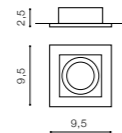

PACO 1

bulb not included

product code – look AZ	connect GU10 1x Max 50W
metal / aluminium	
IP20	installation place
group energy label	inlet opening 7,5x7,5cm

COLOUR / NEW INDEX NO.

- ALUMINIUM (ALU) **AZ0795**
- BLACK (BK) **AZ0797**
- WHITE (WH) **AZ0796**

PACO 2

bulb not included

product code – look AZ	connect GU10 2x Max 50W
metal / aluminium	
IP20	installation place
group energy label	inlet opening 7,5x15,8cm

COLOUR / NEW INDEX NO.

- ALUMINIUM (ALU) **AZ0798**
- BLACK (BK) **AZ0800**
- WHITE (WH) **AZ0799**

PACO 3

bulb not included

product code – look AZ	connect GU10 3x Max 50W
metal / aluminium	
IP20	installation place
group energy label	inlet opening 7,5x23,7cm

COLOUR / NEW INDEX NO.

- ALUMINIUM (ALU) **AZ0801**
- BLACK (BK) **AZ0803**
- WHITE (WH) **AZ0802**

PIO 2

bulb not included

product code – look AZ	connect GU10 2x Max 50W
metal / aluminium	
IP20	installation place
group energy label	inlet opening 6,5x14,5cm

COLOUR / NEW INDEX NO.

- WHITE (WH) **AZ1719**
- BLACK (BK) **AZ1720**
- CHROME (CH) **AZ1749**