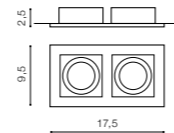

PACO 1

bulb not included

product code – look AZ	connect GU10 1x Max 50W
metal / aluminium	
IP20	installation place
group energy label	inlet opening 7,5x7,5cm

COLOUR / NEW INDEX NO.

- ALUMINIUM (ALU) **AZ0795**
- BLACK (BK) **AZ0797**
- WHITE (WH) **AZ0796**

PACO 2

bulb not included

product code – look AZ	connect GU10 2x Max 50W
metal / aluminium	
IP20	installation place
group energy label	inlet opening 7,5x15,8cm

COLOUR / NEW INDEX NO.

- ALUMINIUM (ALU) **AZ0798**
- BLACK (BK) **AZ0800**
- WHITE (WH) **AZ0799**

PACO 3

bulb not included

product code – look AZ	connect GU10 3x Max 50W
metal / aluminium	
IP20	installation place
group energy label	inlet opening 7,5x23,7cm

COLOUR / NEW INDEX NO.

- ALUMINIUM (ALU) **AZ0801**
- BLACK (BK) **AZ0803**
- WHITE (WH) **AZ0802**

PIO

bulb not included

product code – look AZ	connect GU10 1x Max 50W
metal / aluminium	
IP20	installation place
group energy label	inlet opening 6,5x6,5cm

COLOUR / NEW INDEX NO.

- WHITE (WH) **AZ0760**
- BLACK (BK) **AZ1278**
- CHROME (CH) **AZ1718**