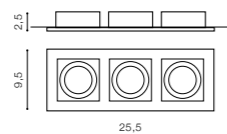

PACO 2

bulb not included

product code – look AZ	connect GU10 2x Max 50W
metal / aluminium	
IP20	installation place
group energy label	inlet opening 7,5x15,8cm

COLOUR / NEW INDEX NO.

- ALUMINIUM (ALU) **AZ0798**
- BLACK (BK) **AZ0800**
- WHITE (WH) **AZ0799**

PACO 3

bulb not included

product code – look AZ	connect GU10 3x Max 50W
metal / aluminium	
IP20	installation place
group energy label	inlet opening 7,5x23,7cm

COLOUR / NEW INDEX NO.

- ALUMINIUM (ALU) **AZ0801**
- BLACK (BK) **AZ0803**
- WHITE (WH) **AZ0802**

PIO

bulb not included

product code – look AZ	connect GU10 1x Max 50W
metal / aluminium	
IP20	installation place
group energy label	inlet opening 6,5x6,5cm

COLOUR / NEW INDEX NO.

- WHITE (WH) **AZ0760**
- BLACK (BK) **AZ1278**
- CHROME (CH) **AZ1718**