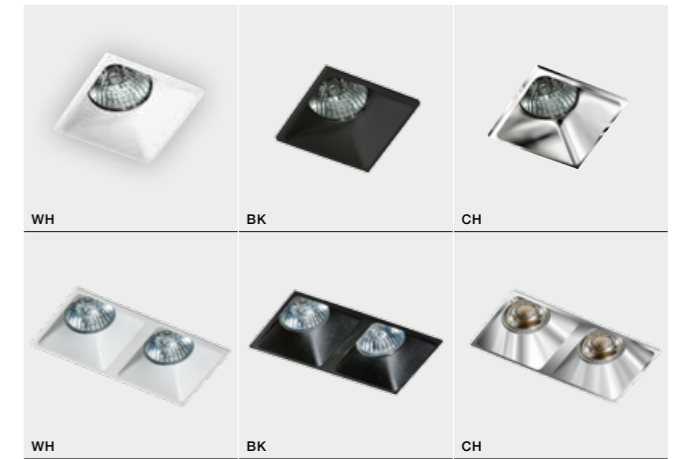

PACO 2

bulb not included

product code – look AZ	connect GU10 2x Max 50W
metal / aluminium	
IP20	installation place
group energy label	inlet opening 7,5x15,8cm

COLOUR / NEW INDEX NO.

- ALUMINIUM (ALU) **AZ0798**
- BLACK (BK) **AZ0800**
- WHITE (WH) **AZ0799**

PACO 3

bulb not included

product code – look AZ	connect GU10 3x Max 50W
metal / aluminium	
IP20	installation place
group energy label	inlet opening 7,5x23,7cm

COLOUR / NEW INDEX NO.

- ALUMINIUM (ALU) **AZ0801**
- BLACK (BK) **AZ0803**
- WHITE (WH) **AZ0802**

PIO

bulb not included

product code – look AZ	connect GU10 1x Max 50W
metal / aluminium	
IP20	installation place
group energy label	inlet opening 6,5x6,5cm

COLOUR / NEW INDEX NO.

- WHITE (WH) **AZ0760**
- BLACK (BK) **AZ1278**
- CHROME (CH) **AZ1718**