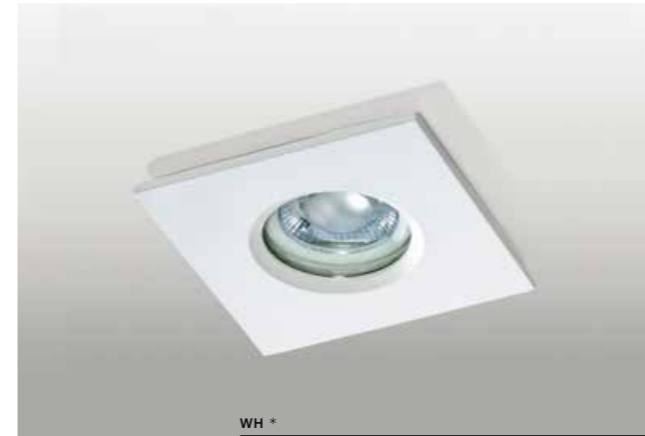

SARONA IP54

Outdoor wall lamps

SARONA IP54

LED integrated

| | | |
|-------------------------------|--------------------|--|
| product code – look AZ | LED 3W 250lm 3000K | |
| aluminium | | |
| IP54 | installation place | |
| group energy label | | |

COLOUR / NEW INDEX NO.

DARK GREY (DGR) **AZ2183**

IKA IP65

Outdoor wall lamps

IKA SQUARE IP65

bulb not included

| | | |
|-------------------------------|--------------------------|--------|
| product code – look AZ | connect GU10 1x Max. 50W | |
| aluminium | | |
| IP65 | installation place | |
| group energy label | inlet opening | Ø6,4cm |

COLOUR / NEW INDEX NO.

WHITE (WH) **AZ2864**

IKA ROUND IP65

bulb not included

| | | |
|-------------------------------|--------------------------|--------|
| product code – look AZ | connect GU10 1x Max. 50W | |
| aluminium | | |
| IP65 | installation place | |
| group energy label | inlet opening | Ø6,4cm |