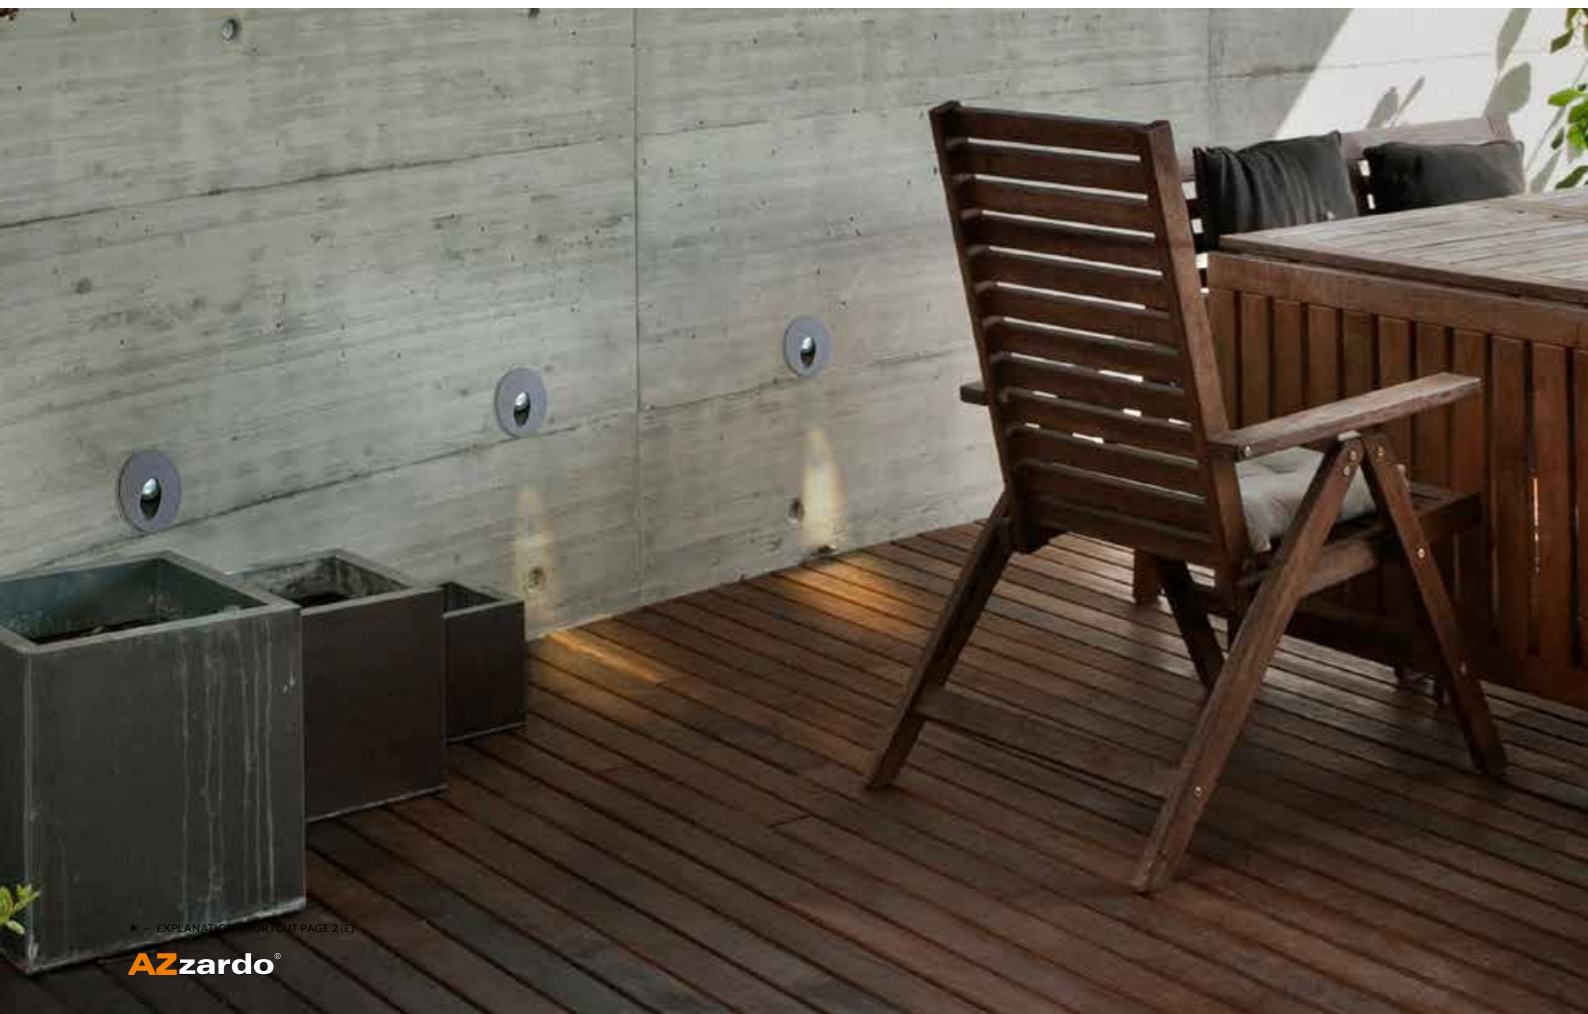

SARONA IP54

Outdoor wall lamps

SARONA IP54

LED integrated

| | | |
|-------------------------------|--------------------|--|
| product code – look AZ | LED 3W 250lm 3000K | |
| aluminium | | |
| IP54 | installation place | |
| group energy label | | |

COLOUR / NEW INDEX NO.

DARK GREY (DGR) **AZ2183**

IKA IP65

Outdoor wall lamps

IKA SQUARE IP65

bulb not included

| | | |
|-------------------------------|--------------------------|--------|
| product code – look AZ | connect GU10 1x Max. 50W | |
| aluminium | | |
| IP65 | installation place | |
| group energy label | inlet opening | Ø6,4cm |