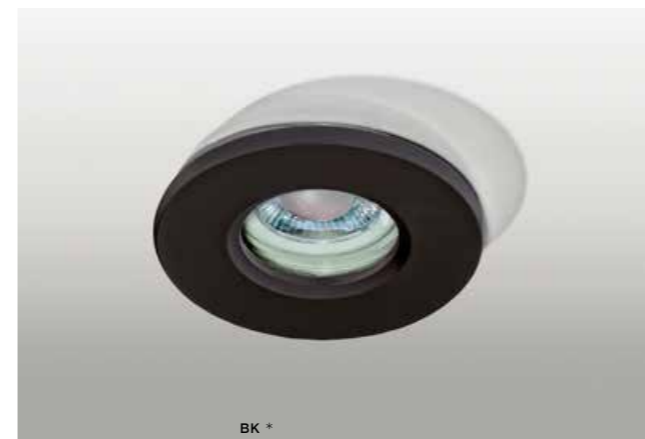

SARONA IP54

Outdoor wall lamps

SARONA IP54

LED integrated

| | | |
|-------------------------------|--------------------|--|
| product code – look AZ | LED 3W 250lm 3000K | |
| aluminium | | |
| IP54 | installation place | |
| group energy label | | |

COLOUR / NEW INDEX NO.

DARK GREY (DGR) **AZ2183**

IKA IP65

Outdoor wall lamps

IKA SQUARE IP65

bulb not included

| | | |
|-------------------------------|--------------------------|--------|
| product code – look AZ | connect GU10 1x Max. 50W | |
| aluminium | | |
| IP65 | installation place | |
| group energy label | inlet opening | Ø6,4cm |

COLOUR / NEW INDEX NO.

WHITE (WH) **AZ2864**

IKA ROUND IP65

bulb not included

| | | |
|-------------------------------|--------------------------|--------|
| product code – look AZ | connect GU10 1x Max. 50W | |
| aluminium | | |
| IP65 | installation place | |
| group energy label | inlet opening | Ø6,4cm |