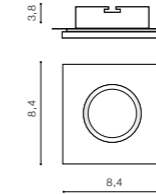

COLOUR / NEW INDEX NO.

DARK GREY (DGR) **AZ2183**

IKA IP65

Outdoor wall lamps

IKA SQUARE IP65

bulb not included

| | | |
|-------------------------------|--------------------------|--------|
| product code – look AZ | connect GU10 1x Max. 50W | |
| aluminium | | |
| IP65 | installation place | |
| group energy label | inlet opening | Ø6,4cm |

COLOUR / NEW INDEX NO.

WHITE (WH) **AZ2864**

IKA ROUND IP65

bulb not included

| | | |
|-------------------------------|--------------------------|--------|
| product code – look AZ | connect GU10 1x Max. 50W | |
| aluminium | | |
| IP65 | installation place | |
| group energy label | inlet opening | Ø6,4cm |