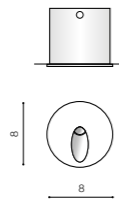

SARONA IP54

Outdoor wall lamps

SARONA IP54

LED integrated

product code – look AZ	LED 3W 250lm 3000K	
aluminium		
IP54	installation place	
group energy label		

COLOUR / NEW INDEX NO.

DARK GREY (DGR) **AZ2183**

IKA IP65

Outdoor wall lamps

IKA SQUARE IP65

bulb not included

product code – look AZ	connect GU10 1x Max. 50W	
aluminium		
IP65	installation place	
group energy label	inlet opening	Ø6,4cm

COLOUR / NEW INDEX NO.

WHITE (WH) **AZ2864**

IKA ROUND IP65

bulb not included

product code – look AZ	connect GU10 1x Max. 50W	
aluminium		
IP65	installation place	
group energy label	inlet opening	Ø6,4cm

COLOUR / NEW INDEX NO.

WHITE (WH) **AZ2865**
BLACK (BK) **AZ3017**