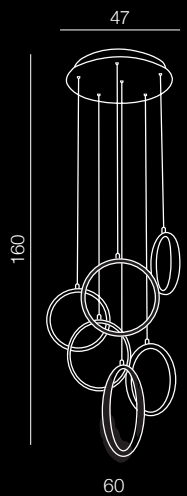

Olimp

102

diameters of Circles:

- 3 x Ø 21cm
- 2 x Ø 25cm
- 1 x Ø 36cm

LED

Olimp

AZ2450

LED 80W 6720lm 3000K
aluminium/crystal