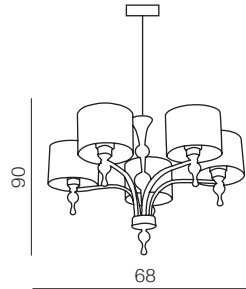

Impress

34

1 WHITE

2 BLACK

3 BROWN

E27

Impress table

- 1 AZ1107 WH (white)
- 2 AZ0502 BK (black)
- 3 AZ2903 (brown)

E27 1x 50W
metal/chrome/acryl/fabric

Impress wall

- 1 AZ0503 WH (white)
- 2 AZ0501 BK (black)
- 3 AZ2904 BN (brown)

E27 1x 50W
metal/chrome/acryl/fabric

Impress 7

- 1 AZ1106 WH (white)
- 2 AZ0500 BK (black)
- 3 AZ2902 BN (brown)

E27 7x 50W
metal/chrome/acryl/fabric

Impress 5

- 1 AZ1007 WH (white)
- 2 AZ0499 BK (black)
- 3 AZ2901 BN (brown)

E27 5x 50W
metal/chrome/acryl/fabric

Impress 3

- 1 AZ1006 WH (white)
- 2 AZ0498 BK (black)
- 3 AZ2900 BN (brown)