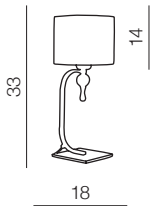

Impress

34

1 WHITE

2 BLACK

3 BROWN

E27

Impress table

- 1 AZ1107 WH (white)
- 2 AZ0502 BK (black)
- 3 AZ2903 (brown)

E27 1x 50W
metal/chrome/acryl/fabric

Impress wall

- 1 AZ0503 WH (white)
- 2 AZ0501 BK (black)
- 3 AZ2904 BN (brown)

E27 1x 50W
metal/chrome/acryl/fabric

Impress 7

- 1 AZ1106 WH (white)
- 2 AZ0500 BK (black)
- 3 AZ2902 BN (brown)