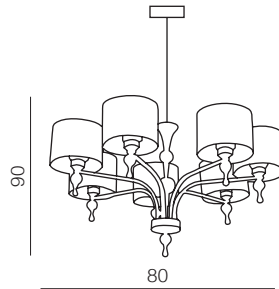

Impress

34

1 WHITE

2 BLACK

3 BROWN

E27

Impress table

- 1 AZ1107 WH (white)
- 2 AZ0502 BK (black)
- 3 AZ2903 (brown)

E27 1x 50W
metal/chrome/acryl/fabric

Impress wall

- 1 AZ0503 WH (white)
- 2 AZ0501 BK (black)
- 3 AZ2904 BN (brown)

E27 1x 50W
metal/chrome/acryl/fabric

Impress 7

- 1 AZ1106 WH (white)
- 2 AZ0500 BK (black)
- 3 AZ2902 BN (brown)